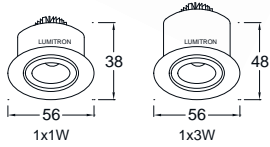

LFD 1W
Replacement
Halogen 10W

Energy Saving
90%

LED 3W
Replacement
MR16 20W

Energy Saving
85%

ITDL - 65

Power LED 1W

Power LED 3W

LED 1W
Replacement
Halogen 10W

Energy Saving
90%

LED 3W
Replacement
MR16 20W

Energy Saving
85%

ITDL - 66

Power LED 1W

Power LED 3W

LED 1W
Replacement
Halogen 10W

Energy Saving
90%