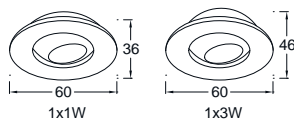

Energy Saving
90%

LED 3W
Replacement
MR16 20W

Energy Saving
85%

ITDL - 66

Power LED 1W

Power LED 3W

LED 1W
Replacement
Halogen 10W

Energy Saving
90%